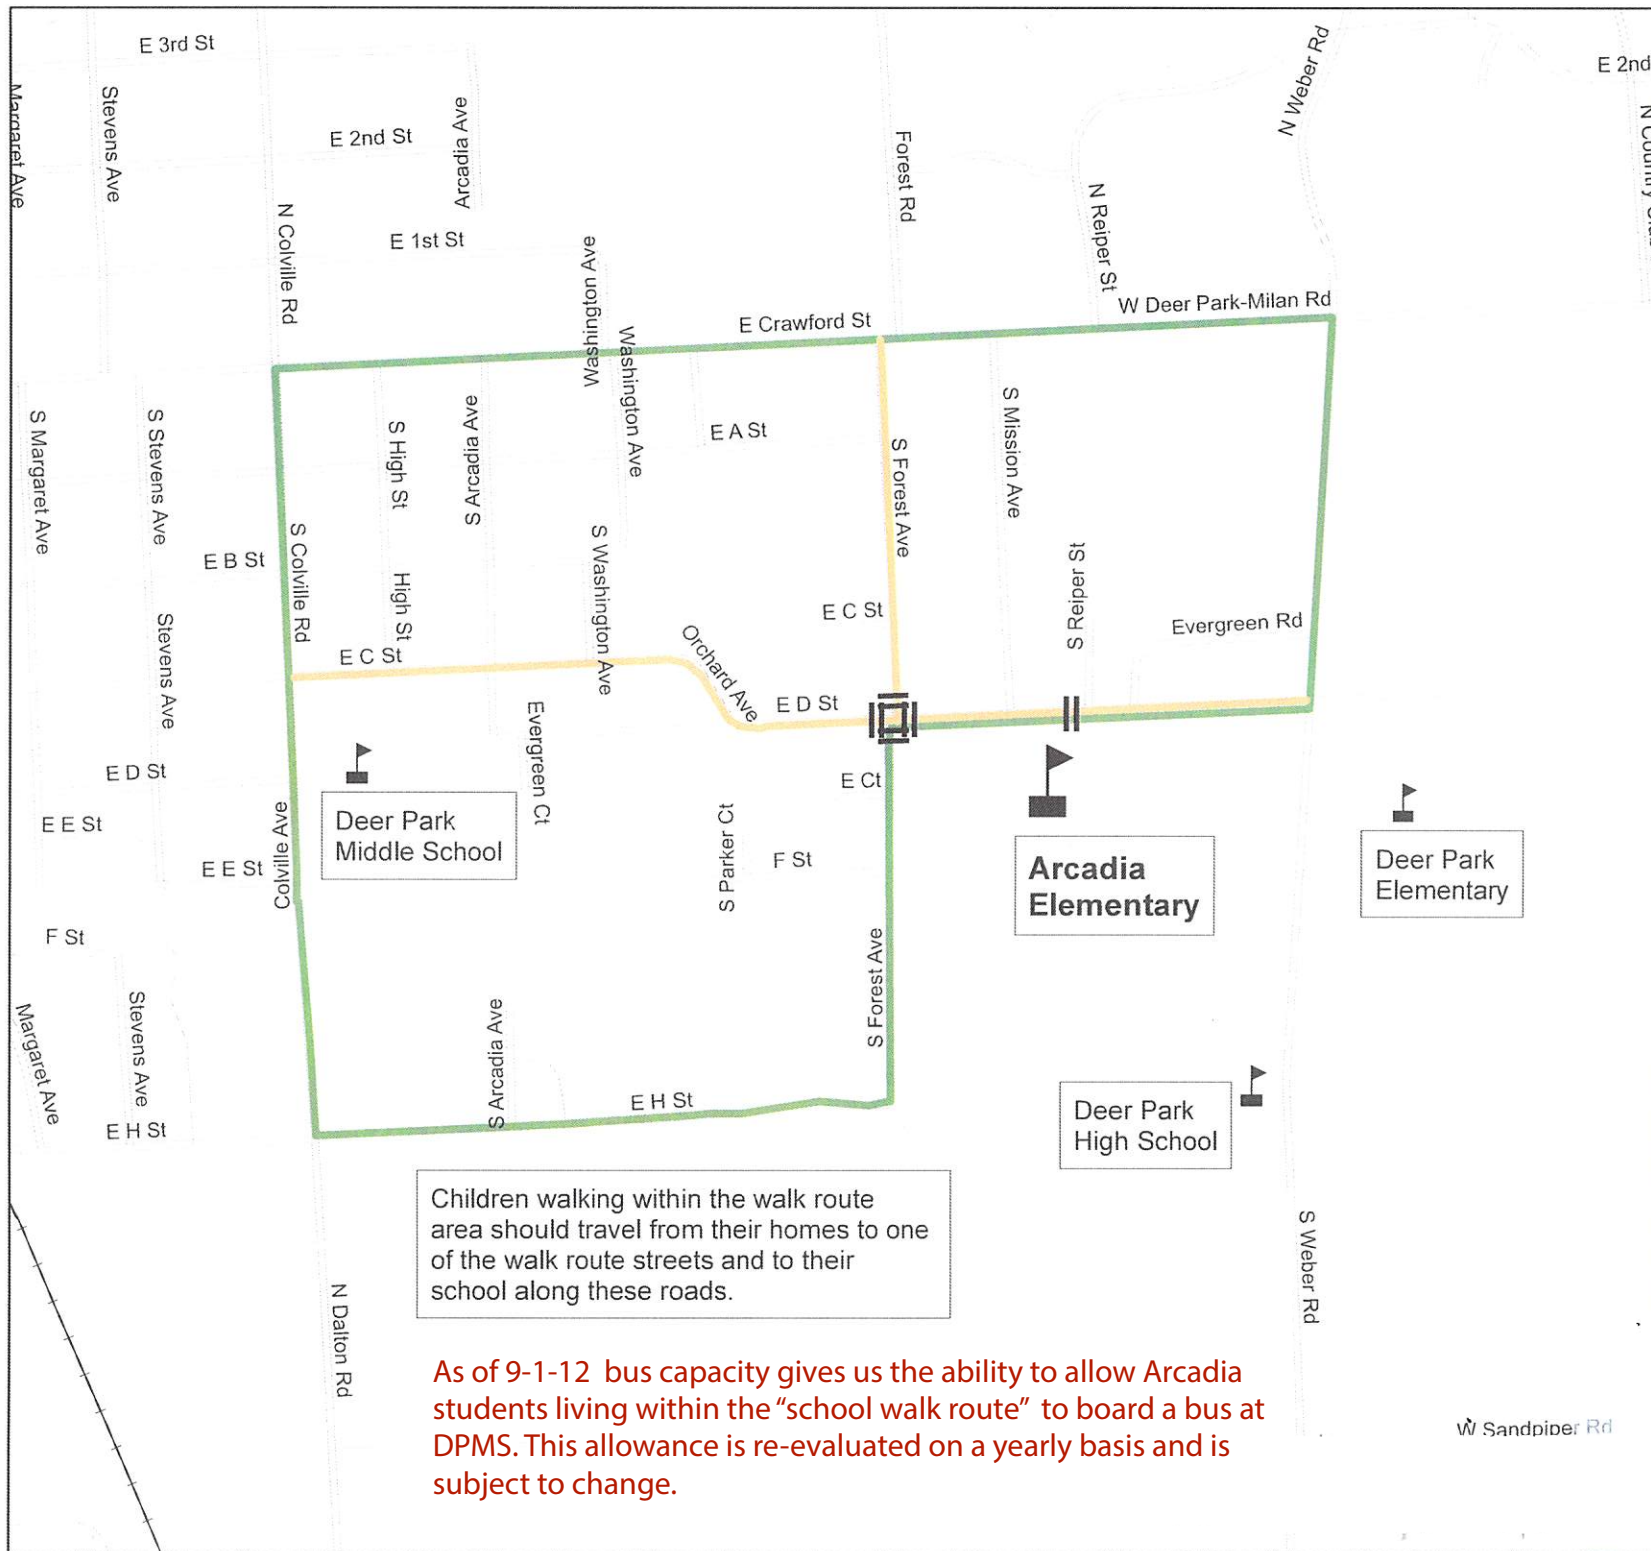

School Walk Route

Arcadia Elementary School

Date: August 2012

-  School
-  Railroad
-  Walk Route Area
-  Walk Route
-  Crosswalk
-  Other Roadway
-  Local Roadway
-  Highway

Identified routes are marked in gold. Small children should be accompanied by adults and all pedestrians should follow the attached safety tips.

Map approved by:

Name _____

Date of approval _____

0 260 520 Feet

Children walking within the walk route area should travel from their homes to one of the walk route streets and to their school along these roads.

As of 9-1-12 bus capacity gives us the ability to allow Arcadia students living within the "school walk route" to board a bus at DPMS. This allowance is re-evaluated on a yearly basis and is subject to change.